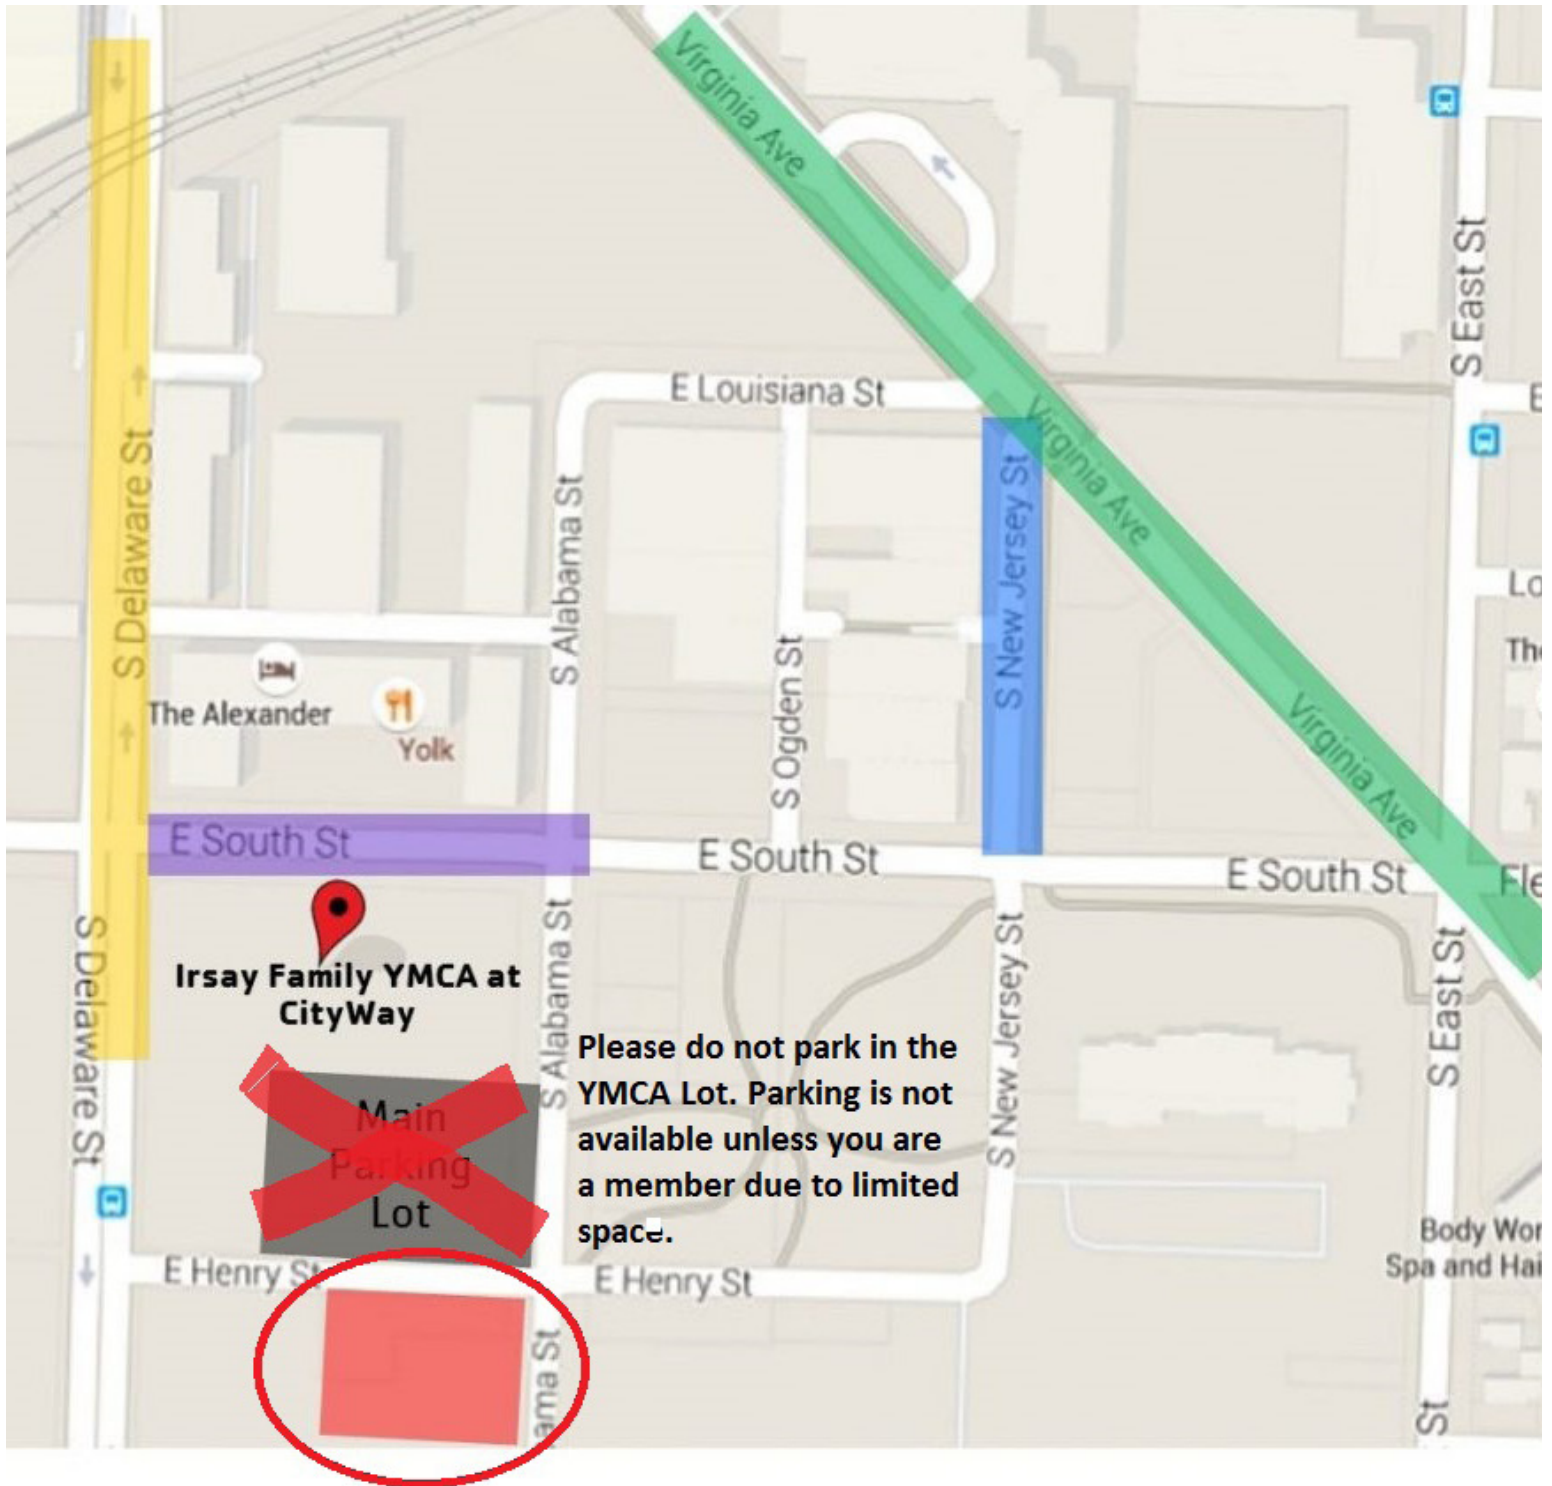

Work Incentive Seminar Parking

Parking is available at Eli Lilly's Visitor Lot on E Henry St. To enter the lot, press button and tell attendant your name and that you are attending the Noble Event at the YMCA.

\$1.00/hr parking meters on South St.

\$1.00/hr parking meters on Delaware St.

\$1.00/hr parking meters on New Jersey St.

Free parking along Virginia Ave.